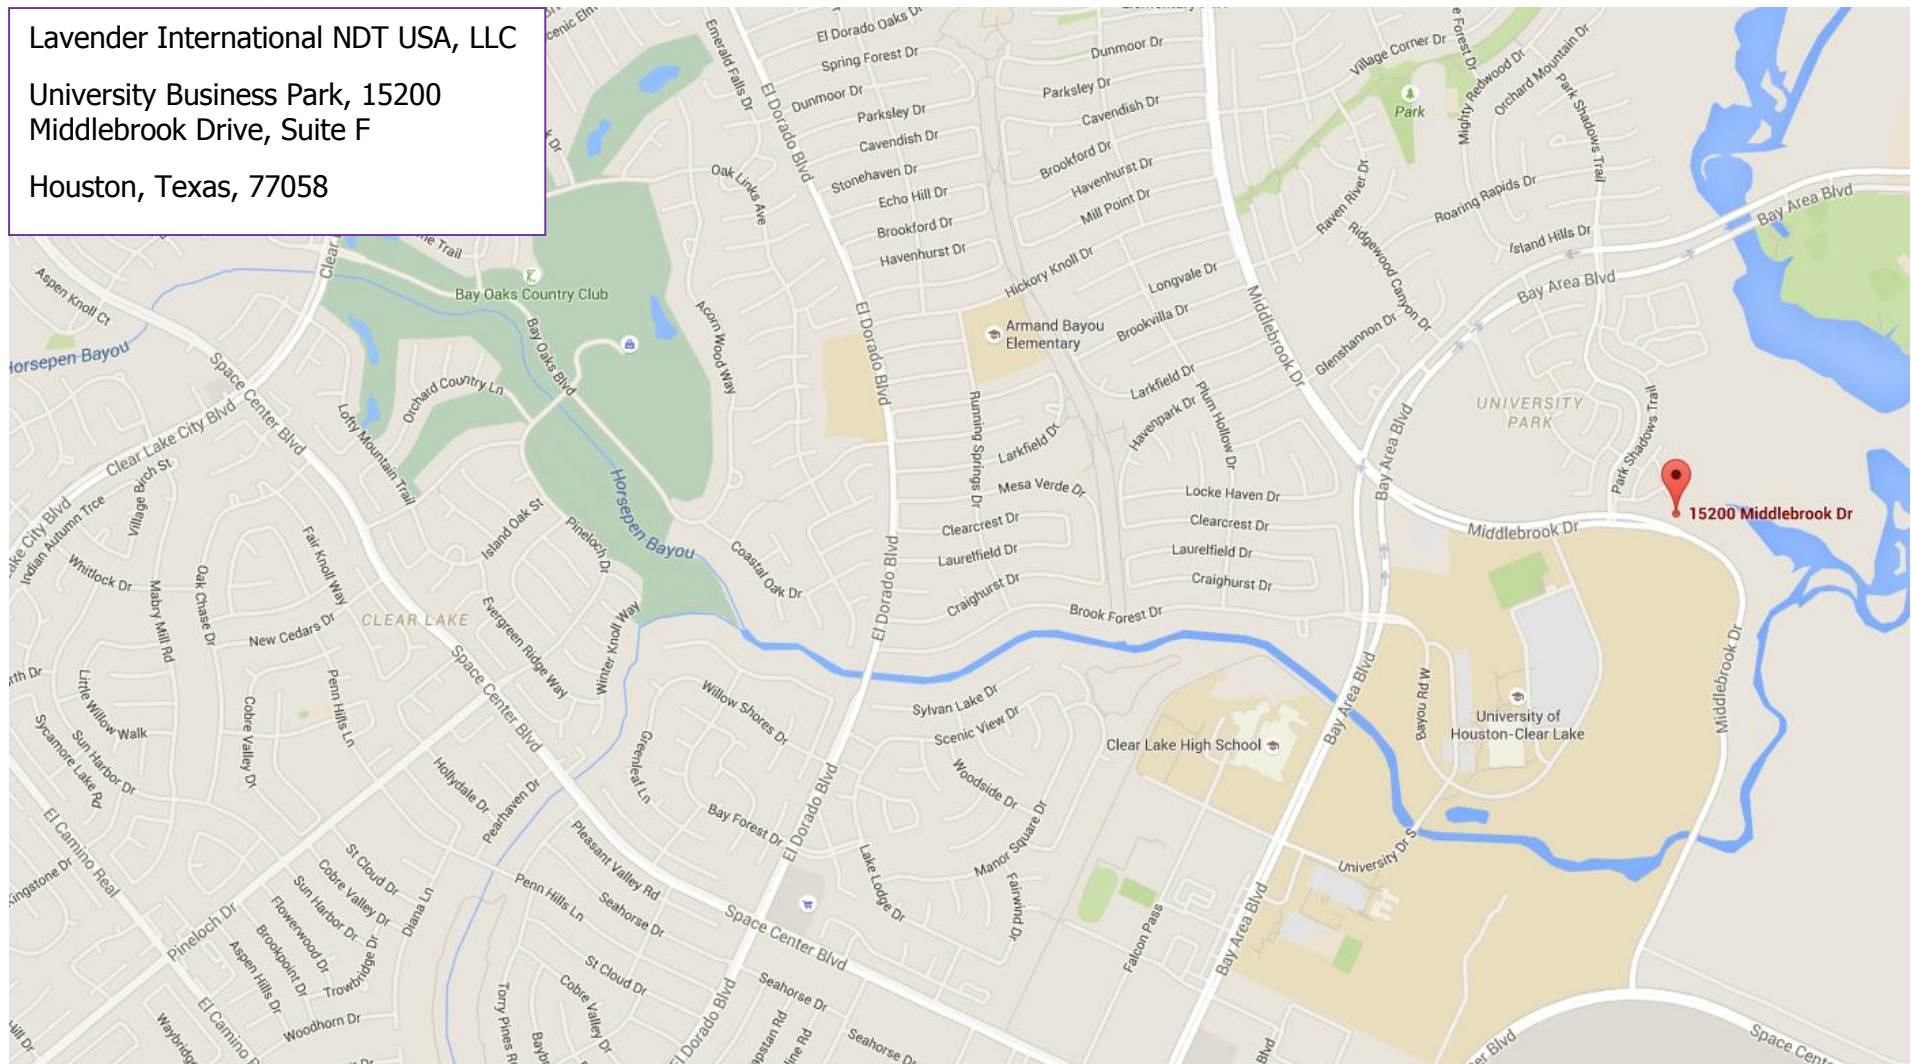

Lavender International NDT USA, LLC
University Business Park, 15200
Middlebrook Drive, Suite F
Houston, Texas, 77058