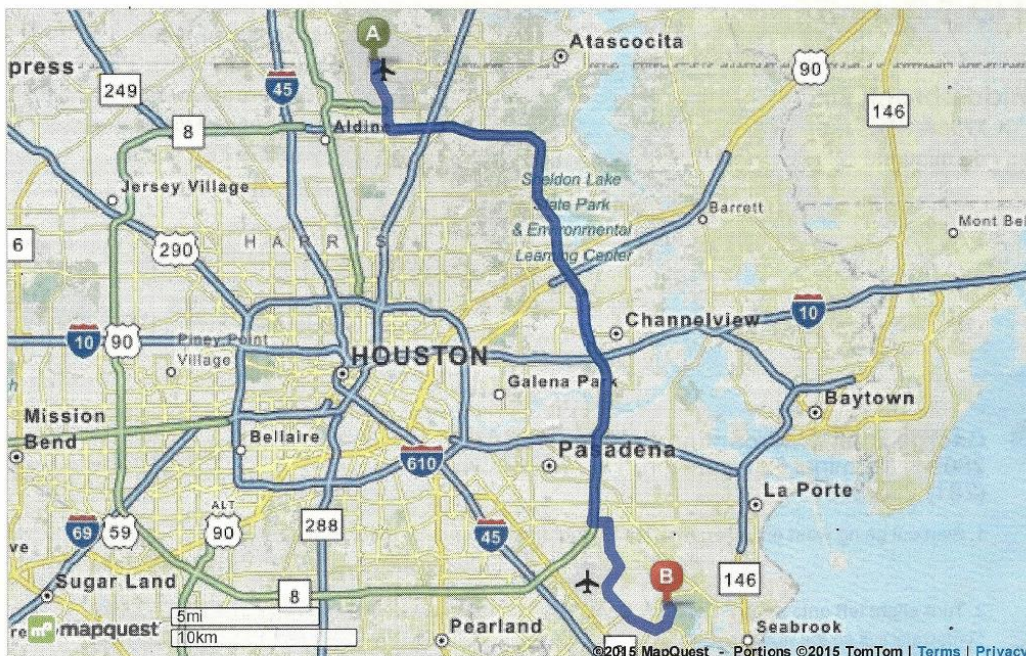

From George Bush Intercontinental Airport (IAH):

1. Start out going west on N Terminal Rd toward John F Kennedy Blvd.
2. Turn slight left onto John F Kennedy Blvd (Schlotzsky's is on the right).
3. Merge onto TX-8 E via the ramp on the left toward US-59 (Portions toll) (Electronic toll collection only).
4. Take the exit toward Fairmont Pkwy/Genoa-Red Bluff Rd.
5. Merge onto E Sam Houston Pkwy S. Turn left onto Fairway Pkwy.
6. Turn right onto Space Center Blvd (Space Center Blvd is 0.2 miles past Nations Dr. If you reach Rhodes St, you've gone about 0.3 miles too far).
7. Turn left onto Middlebrook Dr (Middlebrook Dr is 0.6 miles past Avenue B. If you reach Armandwilde Dr, you've gone about 1.3 miles too far).
8. 15200 Middlebrook Dr is on the right (if you reach Park Shadows Trl, you've gone about 0.1 miles too far).
9. **15200 Middlebrook Dr, Houston, TX 77058-1212.**

Total travel estimate: 41.46 miles – about 49 minutes

©2015 MapQuest, Inc. Use of directions and maps is subject to the MapQuest Terms of Use. We make no guarantee of the accuracy of their content, road conditions or route usability. You assume all risk of use. [View Terms of Use](#)