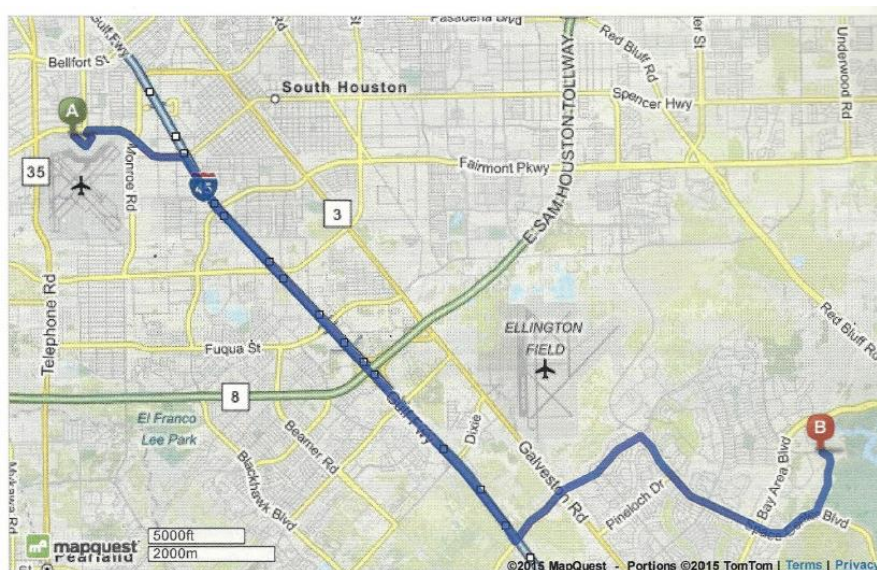

Directions

From William P. Hobby Airport (HOU):

1. Start out going southeast on Hobby Airport Loop.
2. Turn slight left toward Airport Exit.
3. Take the E Airport Blvd ramp toward I-45/ecopark.
4. Turn slight right onto Airport Blvd.
5. Turn right onto Gulf Fwy (Gulf Fwy is 0.1 miles past Mosley Road).
6. Merge onto I-45 S via the ramp on the left. Take EXIT 29 toward FM-2351/Friendswood/Clear Lake City Blvd. Merge onto Gulf Fwy.
7. Take the 1st left onto Clear Lake City Blvd/FM-2351.
8. Continue to follow Clear Lake City Blvd.
9. Turn right onto Space Center Blvd (Space Center Blvd is 0.2 miles past Mabry Mill Road. If you reach Lofty Mountain Trl, you've gone about 0.1 miles too far).
10. Turn left onto Middlebrook Dr. (Middlebrook Dr is 0.6 miles past Avenue B. If you reach Armandwilde Dr, you've gone about 1.3 miles too far).
11. 15200 Middlebrook Dr is on the right (If you reach Park Shadows Trl, you've gone about 0.1 miles too far).
12. **15200 Middlebrook Dr, Houston, TX 77058-1212**

Total travel estimate: 16.54 miles – about 23 minutes